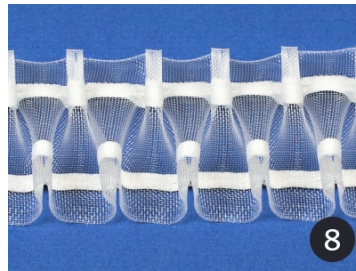

SMOCK PLEATS