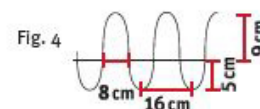

Variant B with Glider Distance of 8 cm:

Fullness Ratio	Dept of Pleat in cm	Frontside/ Backside in cm	Repeat in mm	Glider all in cm	1st Glider in cm
1:1,5 (see Fig. 1)	10	6/4	240	14/10	7
1:1,5 (see Fig. 2)	10	5/5	120	12	6
1:1,75	12	8/4	280	18/10	9
1:1,75	12	7/5	280	16/12	8
1:1,75 (see Fig. 3)	12	6/6	140	14	7
1:2,0 (see Fig. 4)	14	9/5	320	20/12	10
1:2,0	14	8/6	320	18/14	9
1:2,0 (see Fig. 5)	14	7/7	160	16	7
1:2,25	16	10/6	360	22/14	11
1:2,25	16	9/7	360	20/16	10
1:2,25	16	8/8	180	18	9
1:2,5	18	9/9	200	20	10
1:2,75	20	10/10	220	22	11
1:3,0 (see Fig. 6)	22	11/11	240	24	12

Examples of technical illustrations: