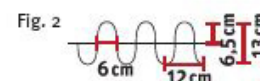

Variant A with Glider Distance of 6 cm:

KEEP IT SIMPLE!

Fullness Ratio	Dept of Pleat in cm	Frontside/ Backside in cm	Repeat in mm	Glider all in cm	1st Glider in cm
1:1,5 (see Fig. 1)	7	3,5/3,5	90	9	5*
1:2,0	10	5/5	120	12	6
1:2,0	10	6/4	240	14/10	7
1:2,5 (see Fig. 2)	13	6,5/6,5	150	15	8*
1:2,5	13	8/5	300	18/12	9
1:3,0 (see Fig. 3)	16	8/8	180	18	9
1:3,0	16	10/6	360	22/14	11

*The return will be 0,5cm longer than the other pleats.

Examples of technical illustrations: