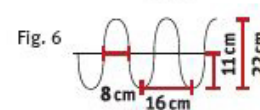

Variant B with Glider Distance of 8 cm:

Fullness Ratio	Dept of Pleat in cm	Frontside/ Backside in cm	Repeat in mm	Glider all in cm	1st Glider in cm
1:1,5 (see Fig. 1)	10	6/4	240	14/10	7
1:1,5 (see Fig. 2)	10	5/5	120	12	6
1:1,75	12	8/4	280	18/10	9
1:1,75	12	7/5	280	16/12	8
1:1,75 (see Fig. 3)	12	6/6	140	14	7
1:2,0 (see Fig. 4)	14	9/5	320	20/12	10
1:2,0	14	8/6	320	18/14	9
1:2,0 (see Fig. 5)	14	7/7	160	16	7
1:2,25	16	10/6	360	22/14	11
1:2,25	16	9/7	360	20/16	10
1:2,25	16	8/8	180	18	9
1:2,5	18	9/9	200	20	10
1:2,75	20	10/10	220	22	11
1:3,0 (see Fig. 6)	22	11/11	240	24	12

Examples of technical illustrations: